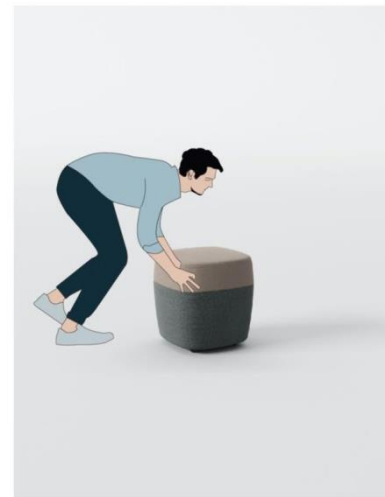

Let practicality reach to an unprecedented level. All multifunctional modular pieces avail you of increasing body movement and interaction between colleagues, especially the modular roly-poly stool is an intriguing item to be included in your sofa set if you want a little amusement.

使實用性達致前所未見的水平。所有沙發組件的功能助你增強身體活動及溝通，尤其新穎的不倒翁設計為工作帶來多點娛樂。